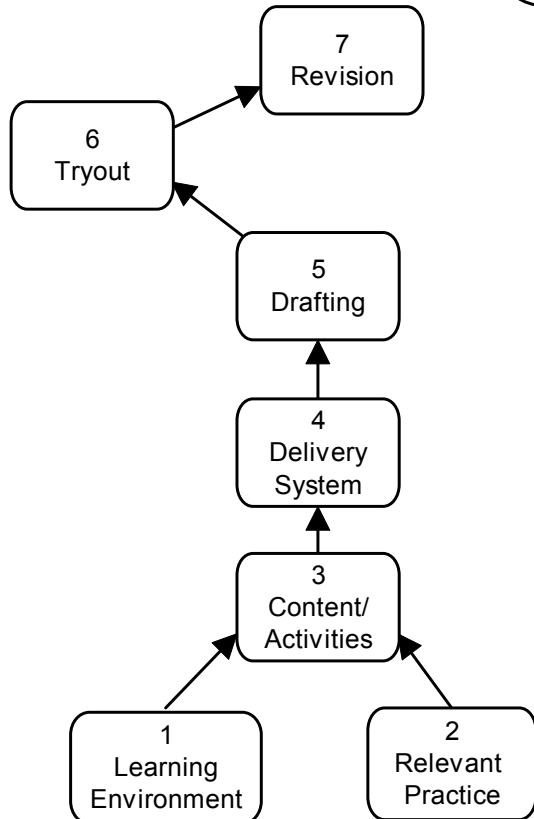

# Course Map

## CRI/IMD 2 Week Combo Workshop

Week One  
Analysis and Design

Week Two  
Module Development

In two weeks, participants acquire all the critical analysis skills plus design skills and develop, test, and revise one module of instruction.