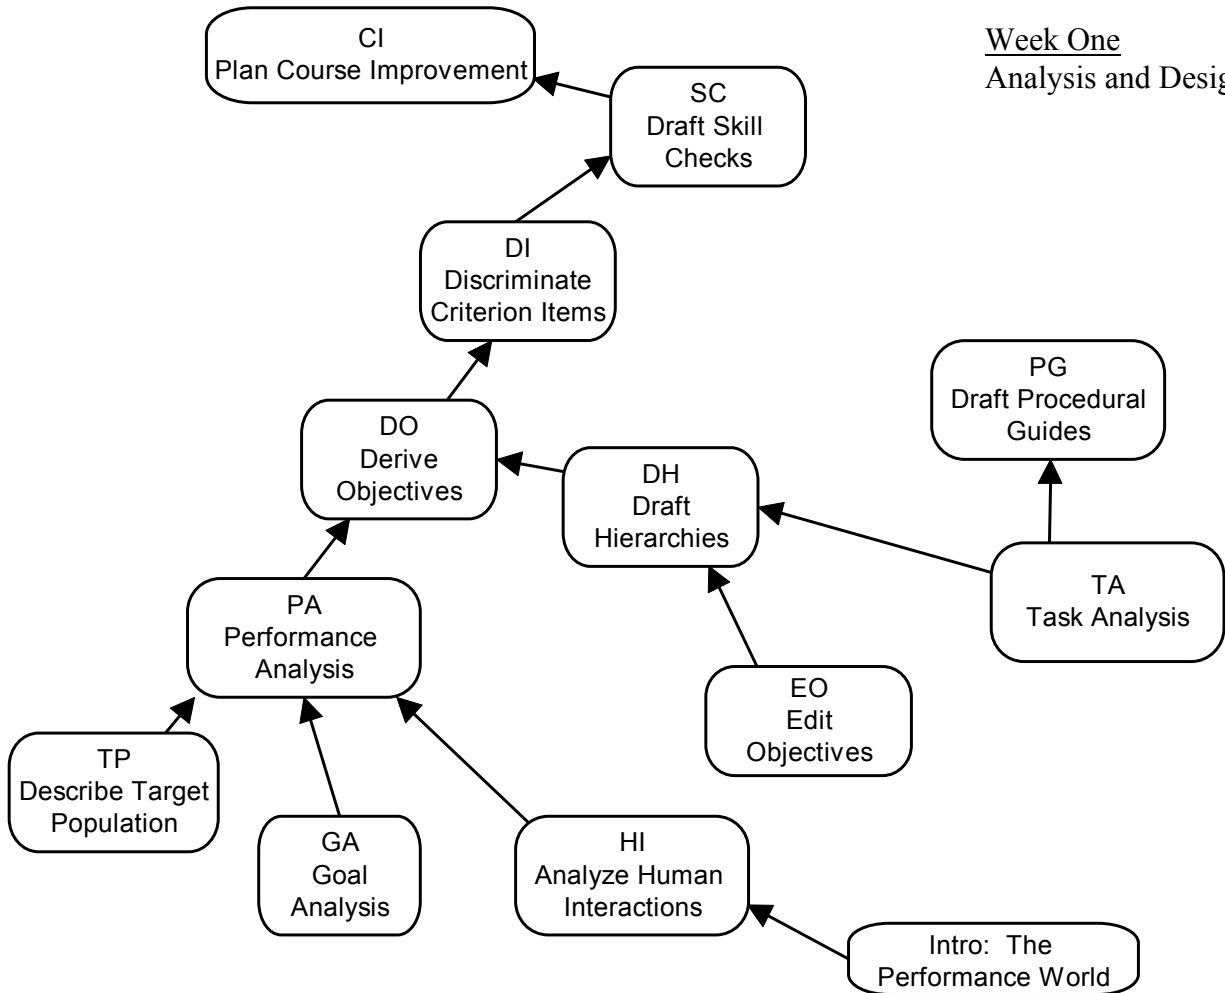

# Course Map

## CRI/IMD 2 Week Combo Workshop

Week One  
Analysis and Design

Week Two  
Module Development

In two weeks, participants acquire all the critical analysis skills plus design skills and develop, test, and revise one module of instruction.